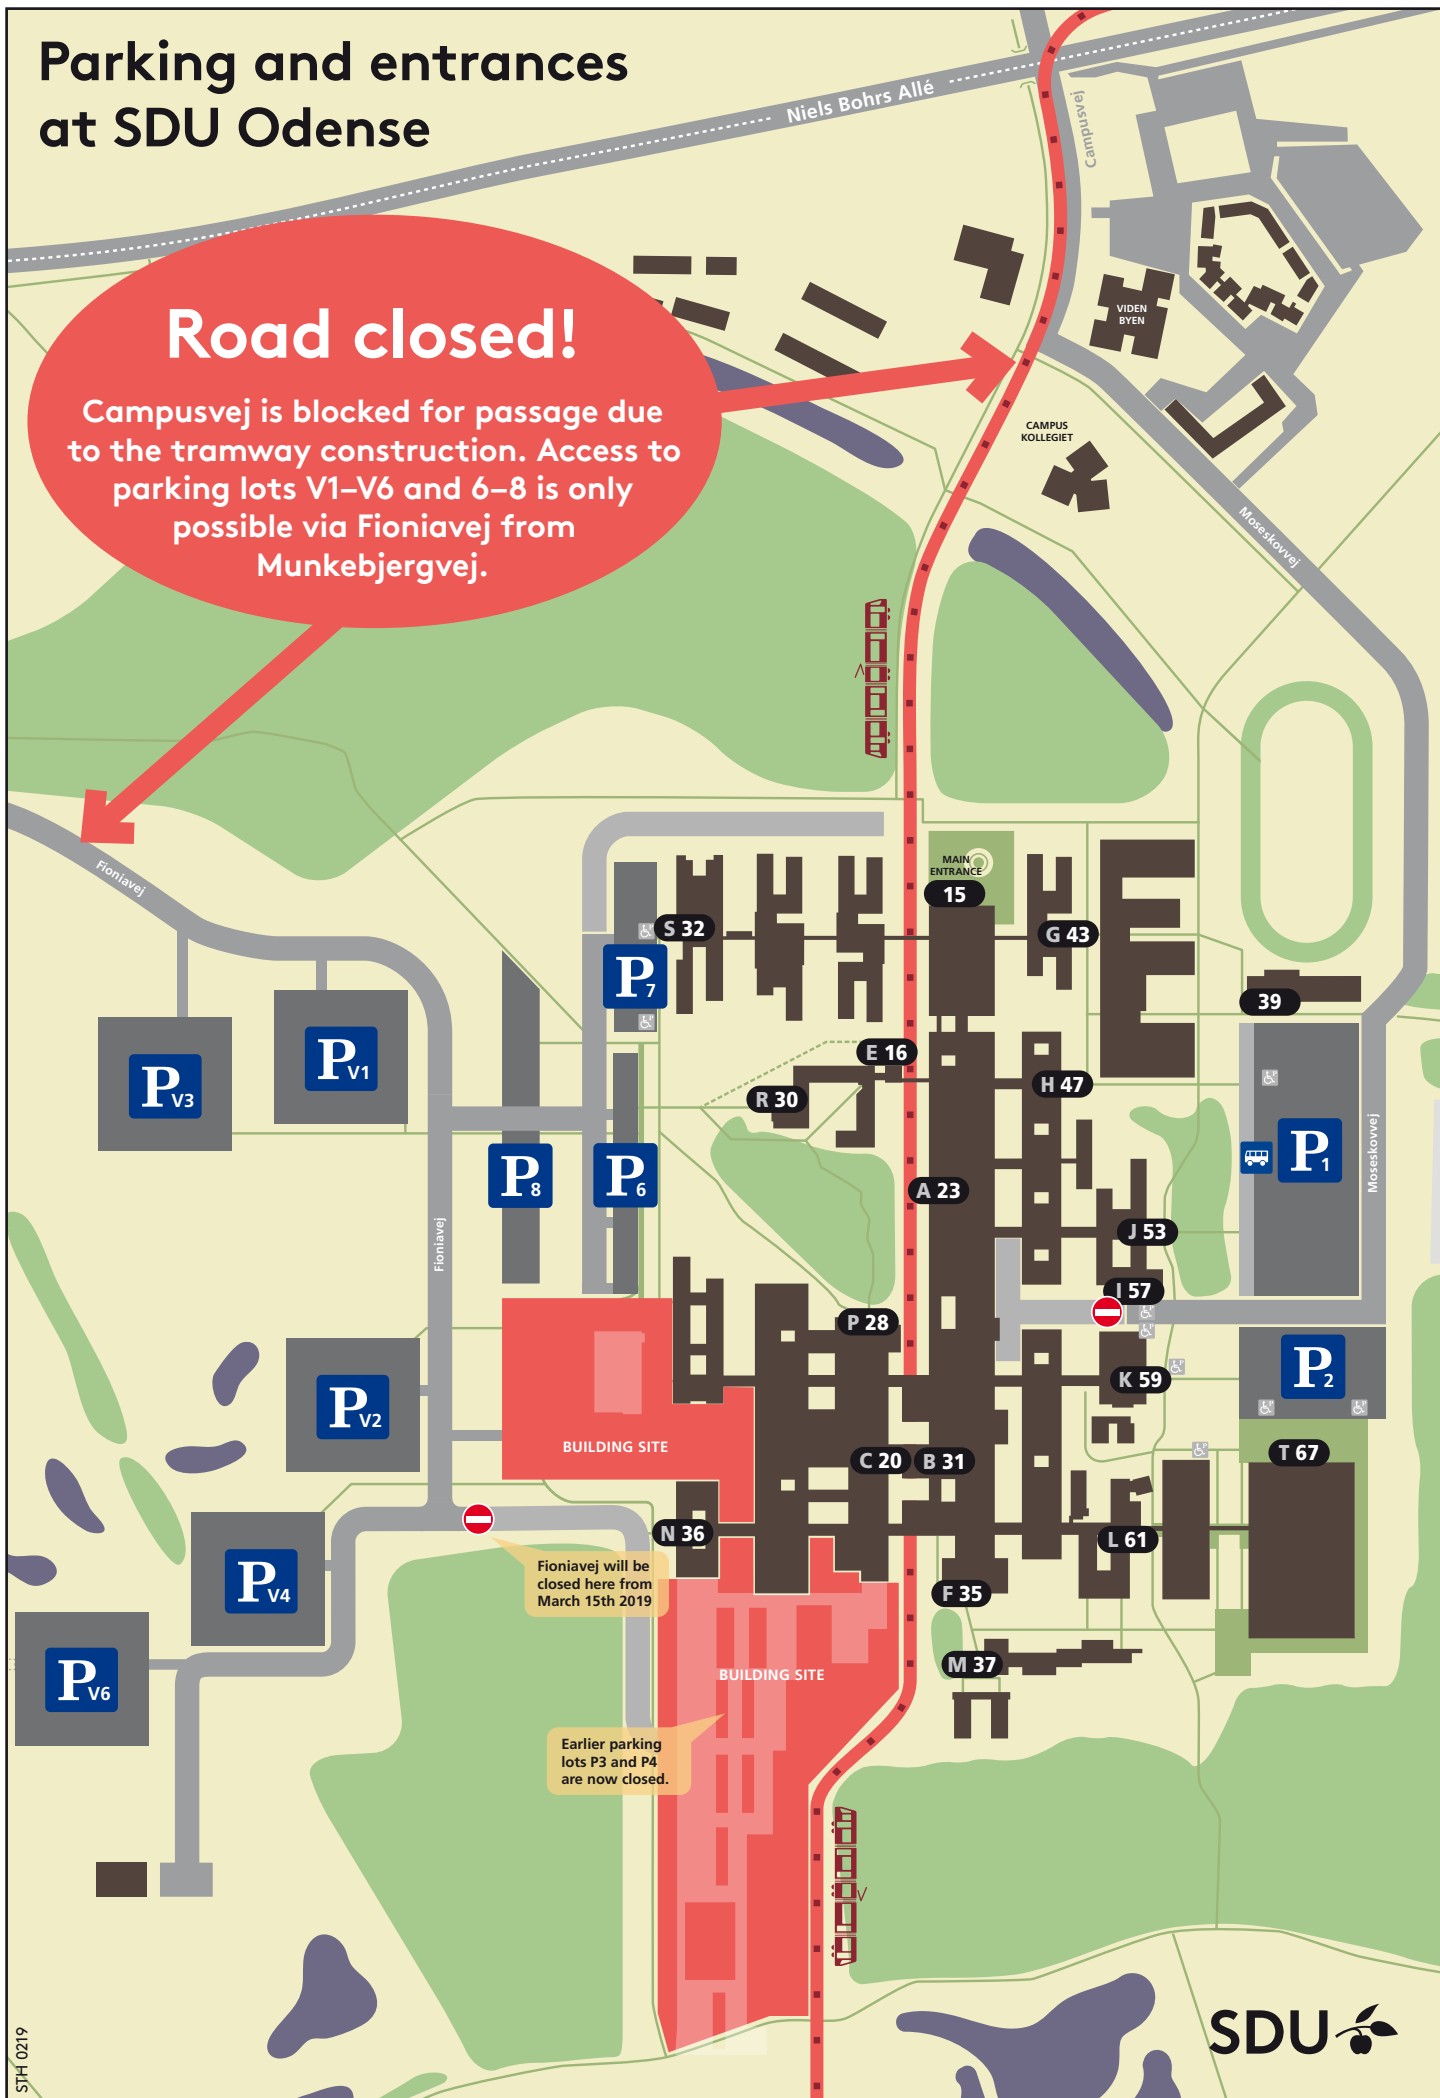

Parking and entrances at SDU Odense

Road closed!

Campusvej is blocked for passage due to the tramway construction. Access to parking lots V1-V6 and 6-8 is only possible via Fioniavej from Munkebjergvej.

Fioniavej will be closed here from March 15th 2019

Earlier parking lots P3 and P4 are now closed.