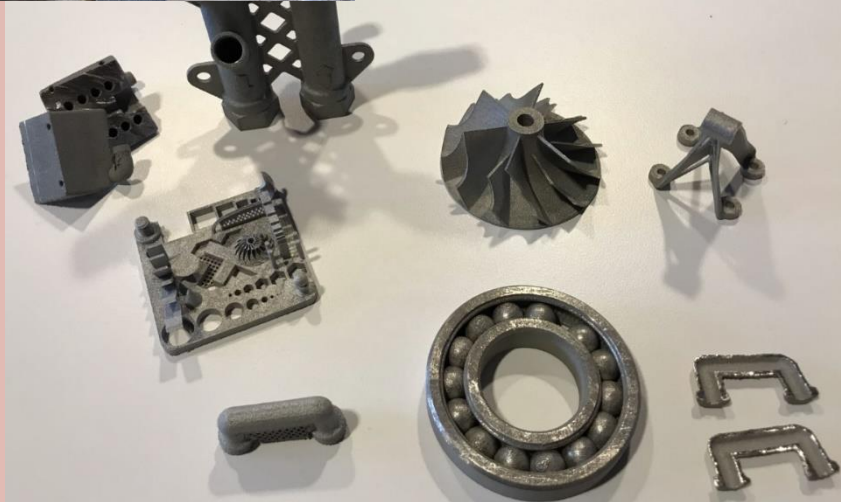

Curious Today – Partner Tomorrow?

Nov. 2nd 2021: Smart Factory

Let's collaborate!

The robotics laboratories at SDU are a place of world-class research. Twice a year, for “Curious today – Partner tomorrow?” we invite the robot industry, and others who are interested in our work, to visit us and learn about a new topic each time. A mix of presentations, lab tours and company visits, combined with networking and the opportunity to discuss ideas for corporation, makes this particular event, a great way to learn about our research meet students, companies and academic experts. We are looking forward to welcoming you. Participation is free, but seats are limited. Read more and sign up at: www.sdu.dk/curious