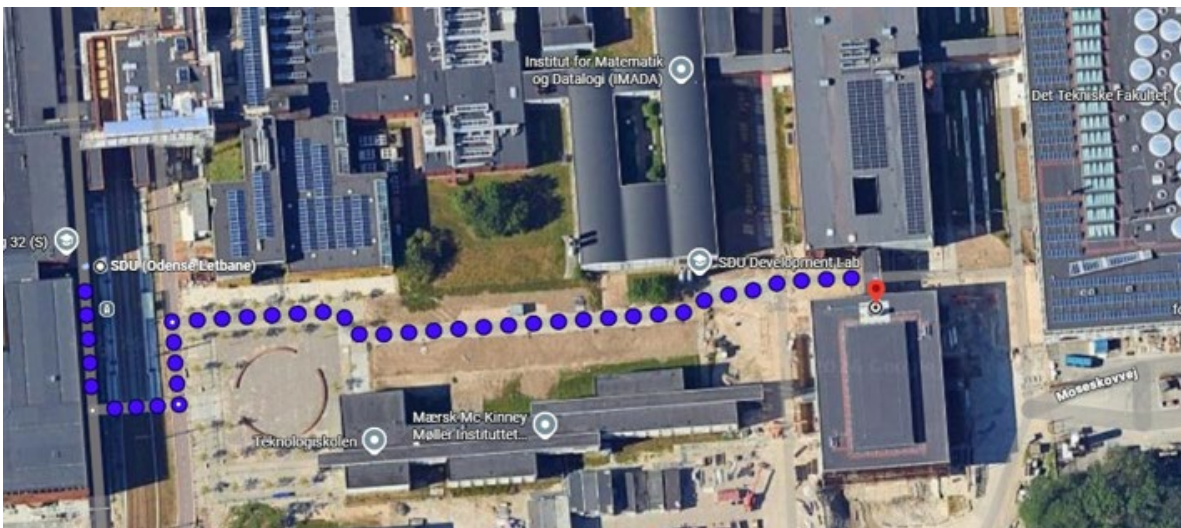

# Directions to DreamLab, Mærsk building 47

**Address:** Moseskovvej 79, 5230 Odense

**Link to Google Maps destination:** <https://maps.app.goo.gl/xuKyDEy9T4DL3RrQ8>

## By tram

Take the tram and get off at the stop “SDU University”. From Odense central station, it takes app. 20 minutes. There is only one tram line in Odense.

Information on tram tickets, stops etc.: <https://www.odenseletbane.dk/english>

Entrance to DreamLab, Building 47 seen from tram stop “SDU University”.

You can see the DreamLab building from the “SDU University” tram stop. It’s a 2 minutes’ walk outside.

Entrance to DreamLab, Building 47 seen from tram stop “SDU University”.

## By Car – Parking

*Before 8:30 am – parking close to DreamLab*

**Parking:** P1 or P2 in front of the TEK building

**Address:** Moseskovvej 67, 5230 Odense

The DreamLab building is only a 2 minutes walk away.