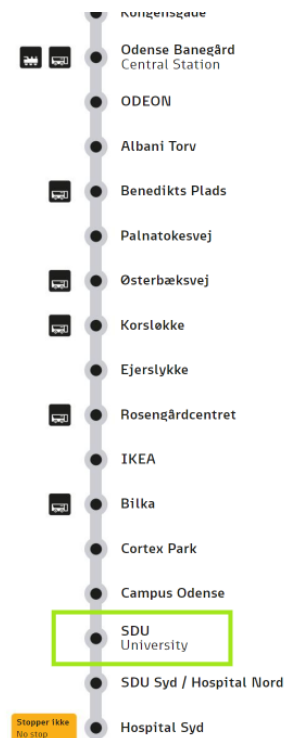

# Directions to DreamLab, Mærsk building 47

**Address:** Moseskovvej 79, 5230 Odense

**Link to Google Maps destination:** <https://maps.app.goo.gl/xuKyDEy9T4DL3RrQ8>

## By tram

Take the tram and get off at the stop “SDU University”. From Odense central station, it takes app. 20 minutes. There is only one tram line in Odense.

Information on tram tickets, stops etc.: <https://www.odenseletbane.dk/english>

Entrance to DreamLab, Building 47 seen from tram stop “SDU University”.

You can see the DreamLab building from the “SDU University” tram stop. It’s a 2 minutes’ walk outside.

Entrance to DreamLab, Building 47 seen from tram stop “SDU University”.

## By Car – Parking

*Before 8:30 am – parking close to DreamLab*

**Parking:** P1 or P2 in front of the TEK building

**Address:** Moseskovvej 67, 5230 Odense

The DreamLab building is only a 2 minutes walk away.