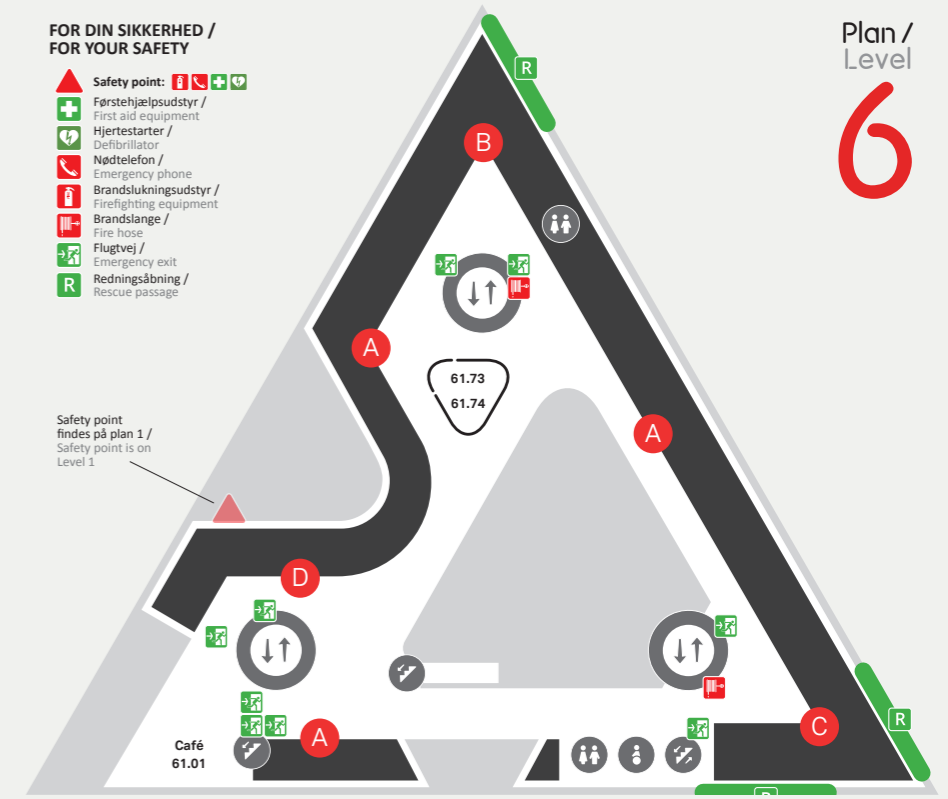

Plan / Level

6

Safety point findes på plan 1 / Safety point is on Level 1